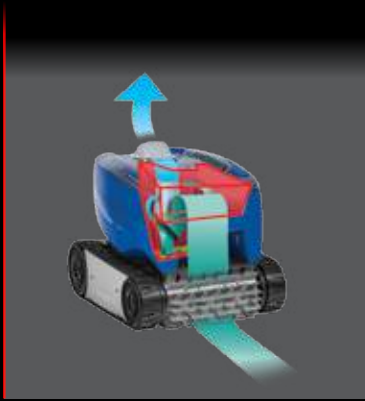

 Polaris®

7240 SPORT

TRADE SERIES
EXCLUSIVE

**NAVIGATES FLOORS
AND CLIMBS WALLS**

**COMPACT LIGHTWEIGHT
HANDLING**

**EASY CLEAN FILTER
CANISTER WITH
TRANSPARENT LID**

ROBOTIC
PREMIUM ROBOTIC POOL CLEANERS

POLARIS® 7240 SPORT COMPACT ROBOTIC

CYCLONIC VACUUM TECHNOLOGY

Captures debris without losing suction.

NAVIGATES FLOORS AND CLIMBS WALLS

For full pool coverage and a thorough clean.

LIGHTWEIGHT HANDLING

Compact design is easy to carry.

EASY CLEAN FILTER CANISTER WITH TRANSPARENT LID

Simply remove, unlatch, shake and spray.

Part Number
F7240

TRADE SERIES
EXCLUSIVE

ROBOTIC

PREMIUM ROBOTIC POOL CLEANERS

- Compact cleaner is perfect for smaller pools
- Energy-efficient, cleans for just pennies a day
- Cleans floors and walls in as little as 2.5 hours

Specifications	Polaris 7240 Sport
Vacuum Technology	Cyclonic
Easy Clean Filter Canister	Yes
Surface Cleaning Ability	Floors and walls
Drive	Tracks drive
Brush	Pleated
Cable Length	50' cable
Maximum Pool Size	Up to 35'